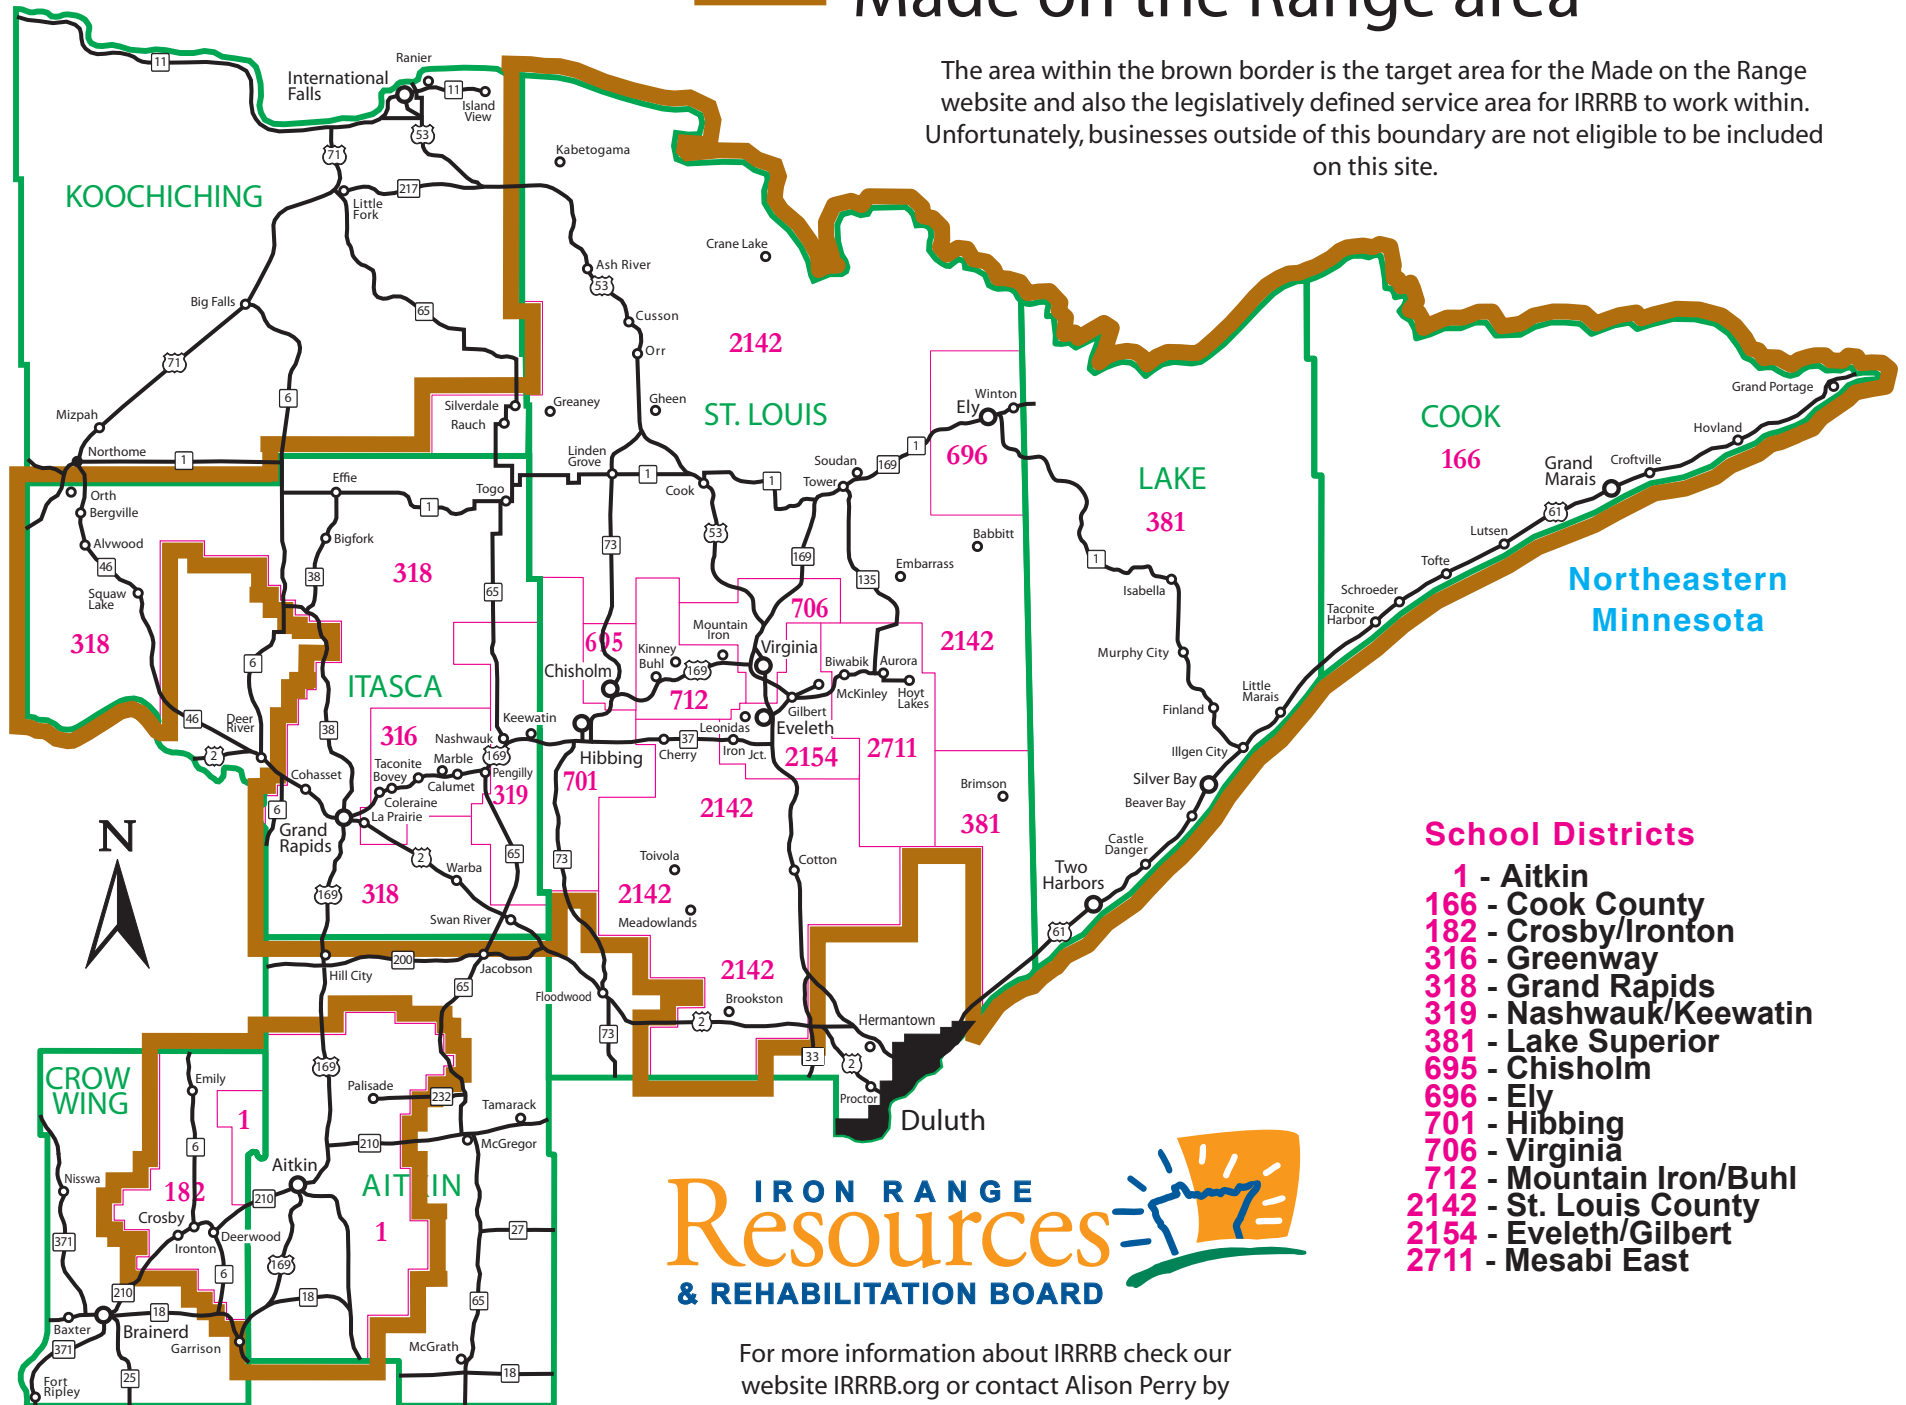

Made on the Range area

The area within the brown border is the target area for the Made on the Range website and also the legislatively defined service area for IRRRB to work within. Unfortunately, businesses outside of this boundary are not eligible to be included on this site.

School Districts

- 1 - Aitkin
- 166 - Cook County
- 182 - Crosby/Ironton
- 316 - Greenway
- 318 - Grand Rapids
- 319 - Nashwauk/Keewatin
- 381 - Lake Superior
- 695 - Chisholm
- 696 - Ely
- 701 - Hibbing
- 706 - Virginia
- 712 - Mountain Iron/Buhl
- 2142 - St. Louis County
- 2154 - Eveleth/Gilbert
- 2711 - Mesabi East